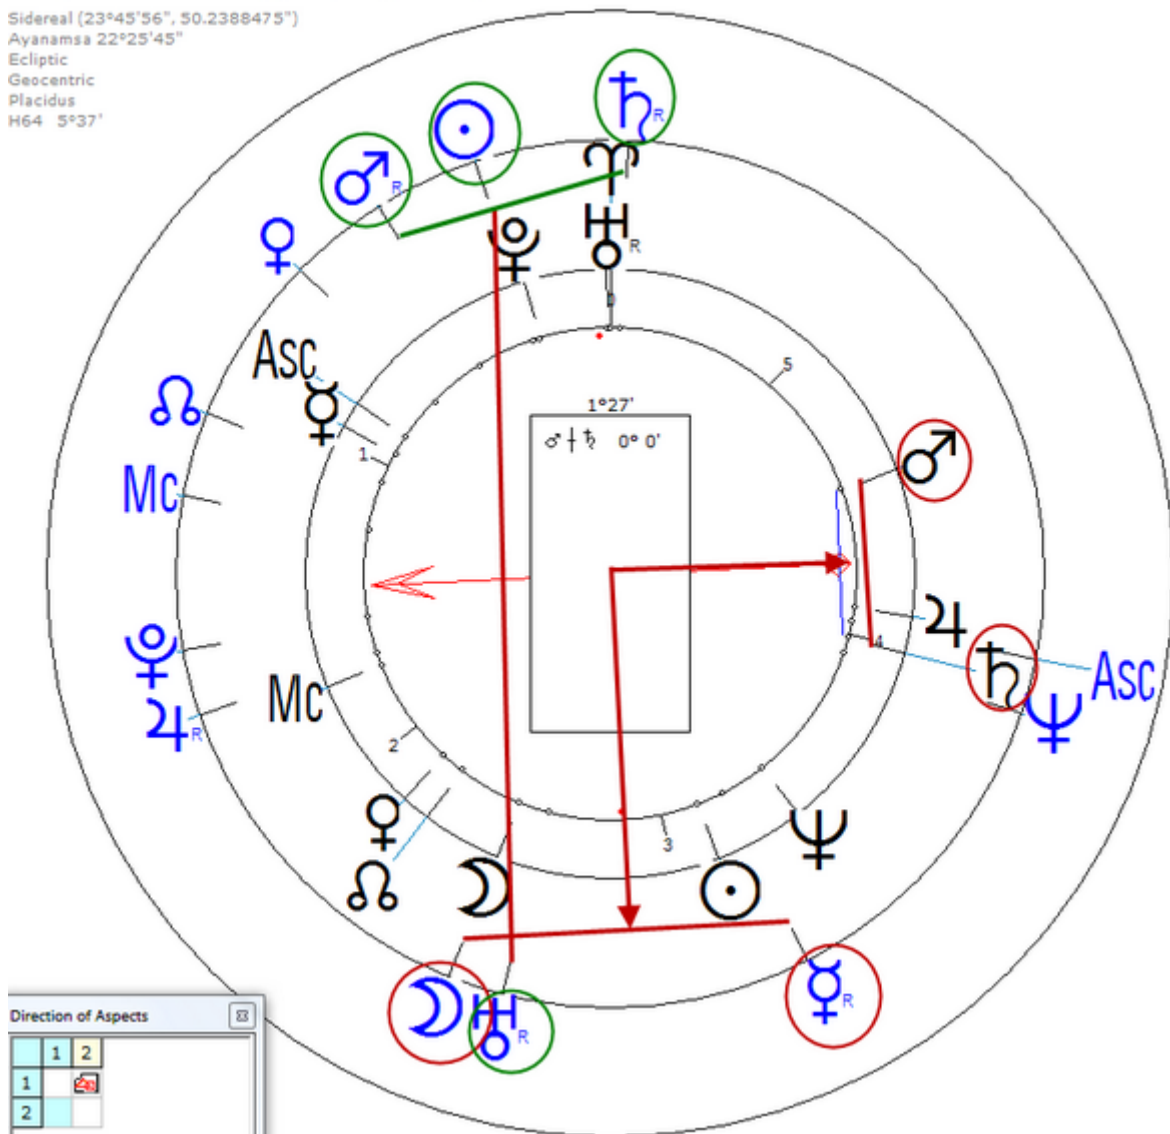

Gottschalk, Joachim

10 April 1904 at 07:00 (= 07:00 AM)Calau, Germany, 51n45, 13e56
German actor.

<https://www.astro.com/astro-databank/Gottschalk,_Joachim>

He killed his child, then he and his Jewish wife committed suicide on
11/06/1941 before the Gestapo could raid their home.

Lunar Return (Harmonic 64)

Lunar $\text{♃}/\text{♀} = \text{♂}_n/\text{♁}_n$

Gottschalk, Joachim

10 April 1904 Sun 7:00 (GMT+1) 51n45 13e56
Calau, Former East Germany (DDR, GDR), Germany

Sidereal (23°45'56", 50.2388475")
Ayanamsa 22°25'45"
Ecliptic
Geocentric
Placidus
H64 5°37'